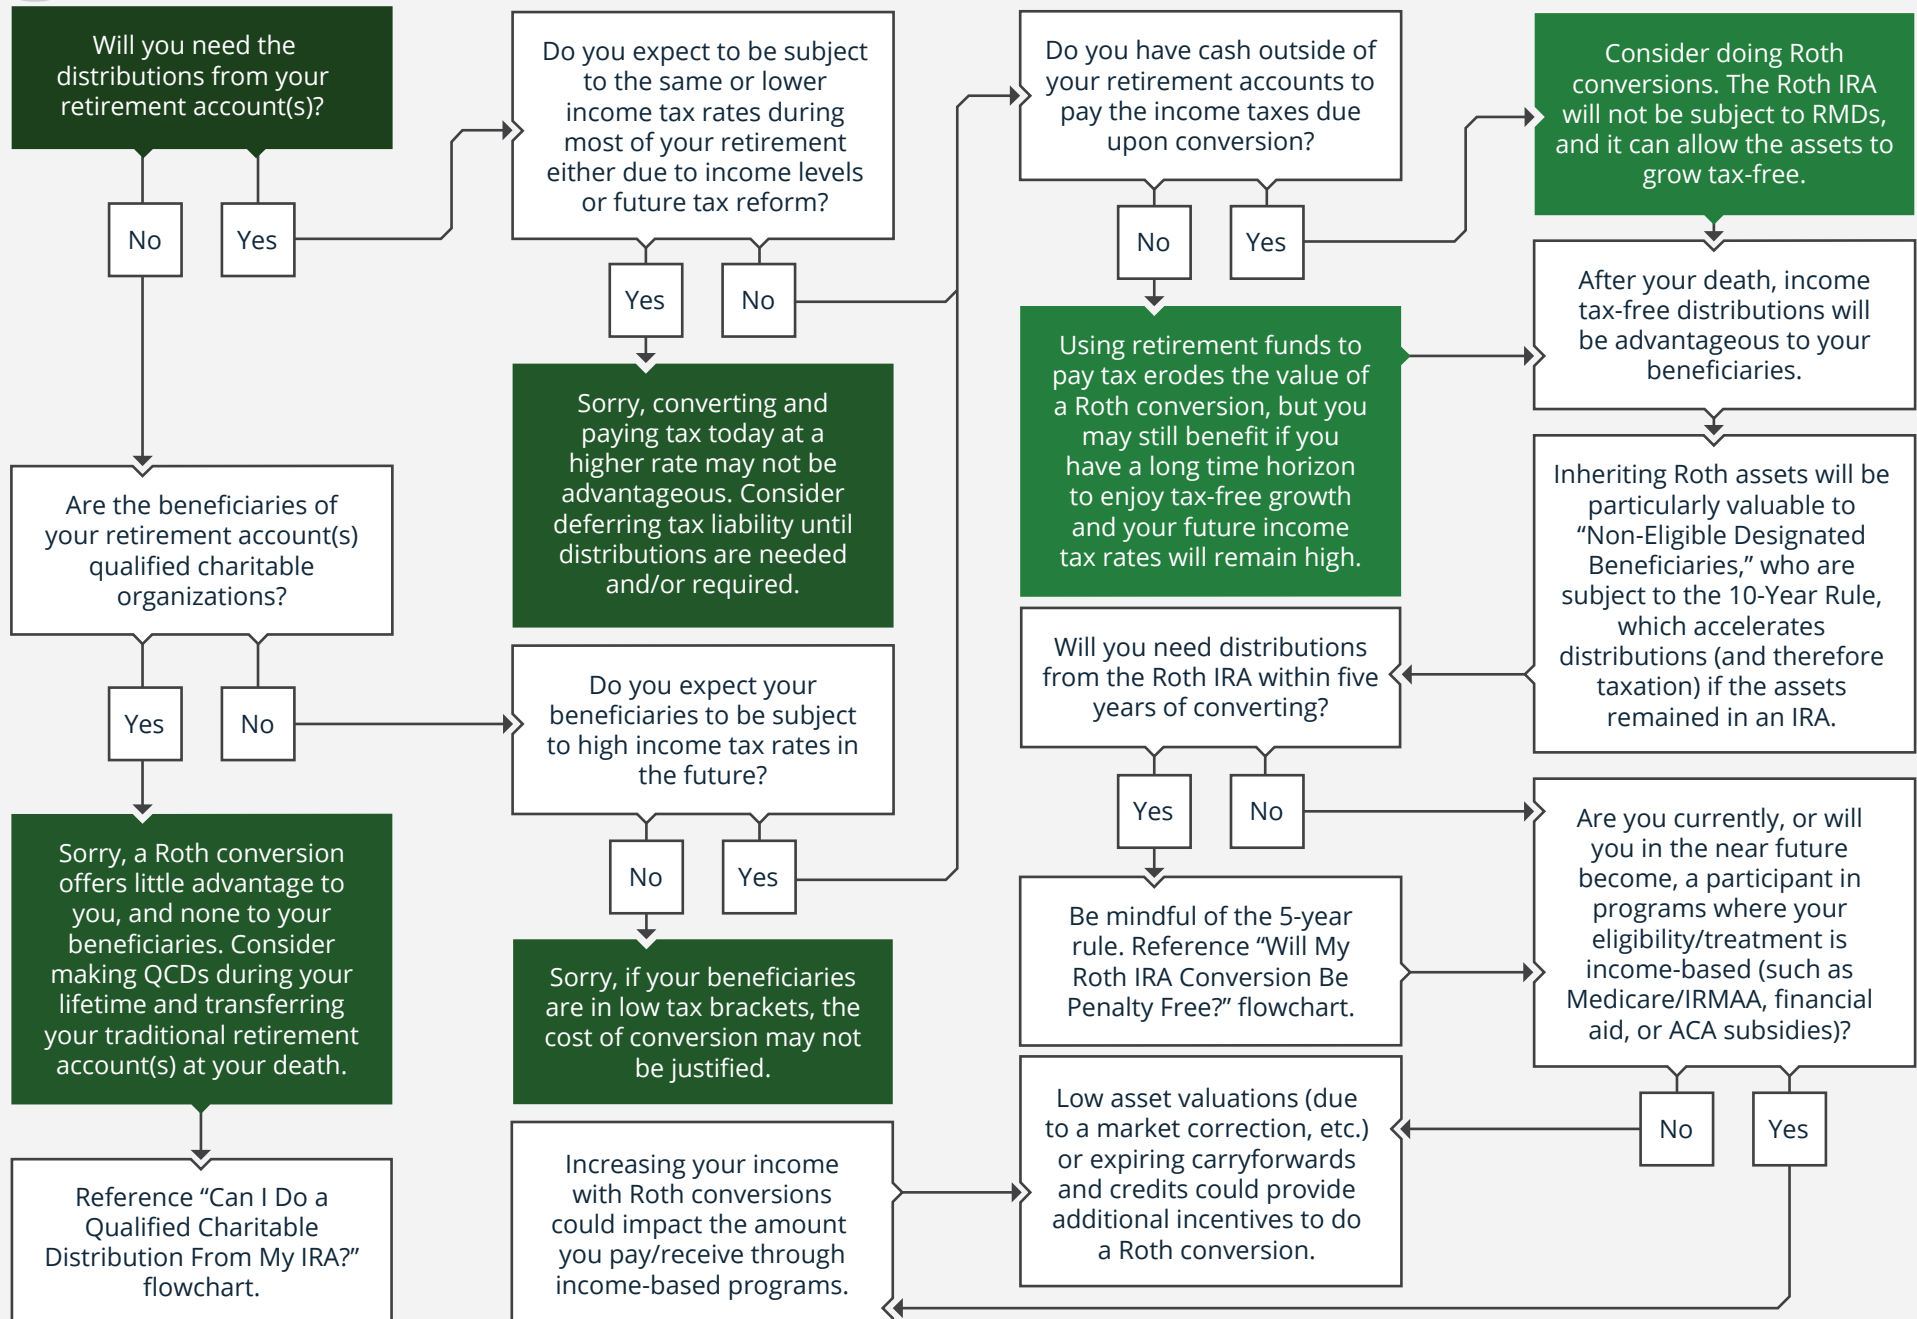

# 2021 · SHOULD I CONSIDER DOING A ROTH CONVERSION?

 **Start Here**

**Jane Mepham, Founder & Financial Advisor**

5900 Balcones Drive, STE 4040 Austin, TX 78731

jane@elgonfa.com | 5126090084 | <https://elgonfa.com/>