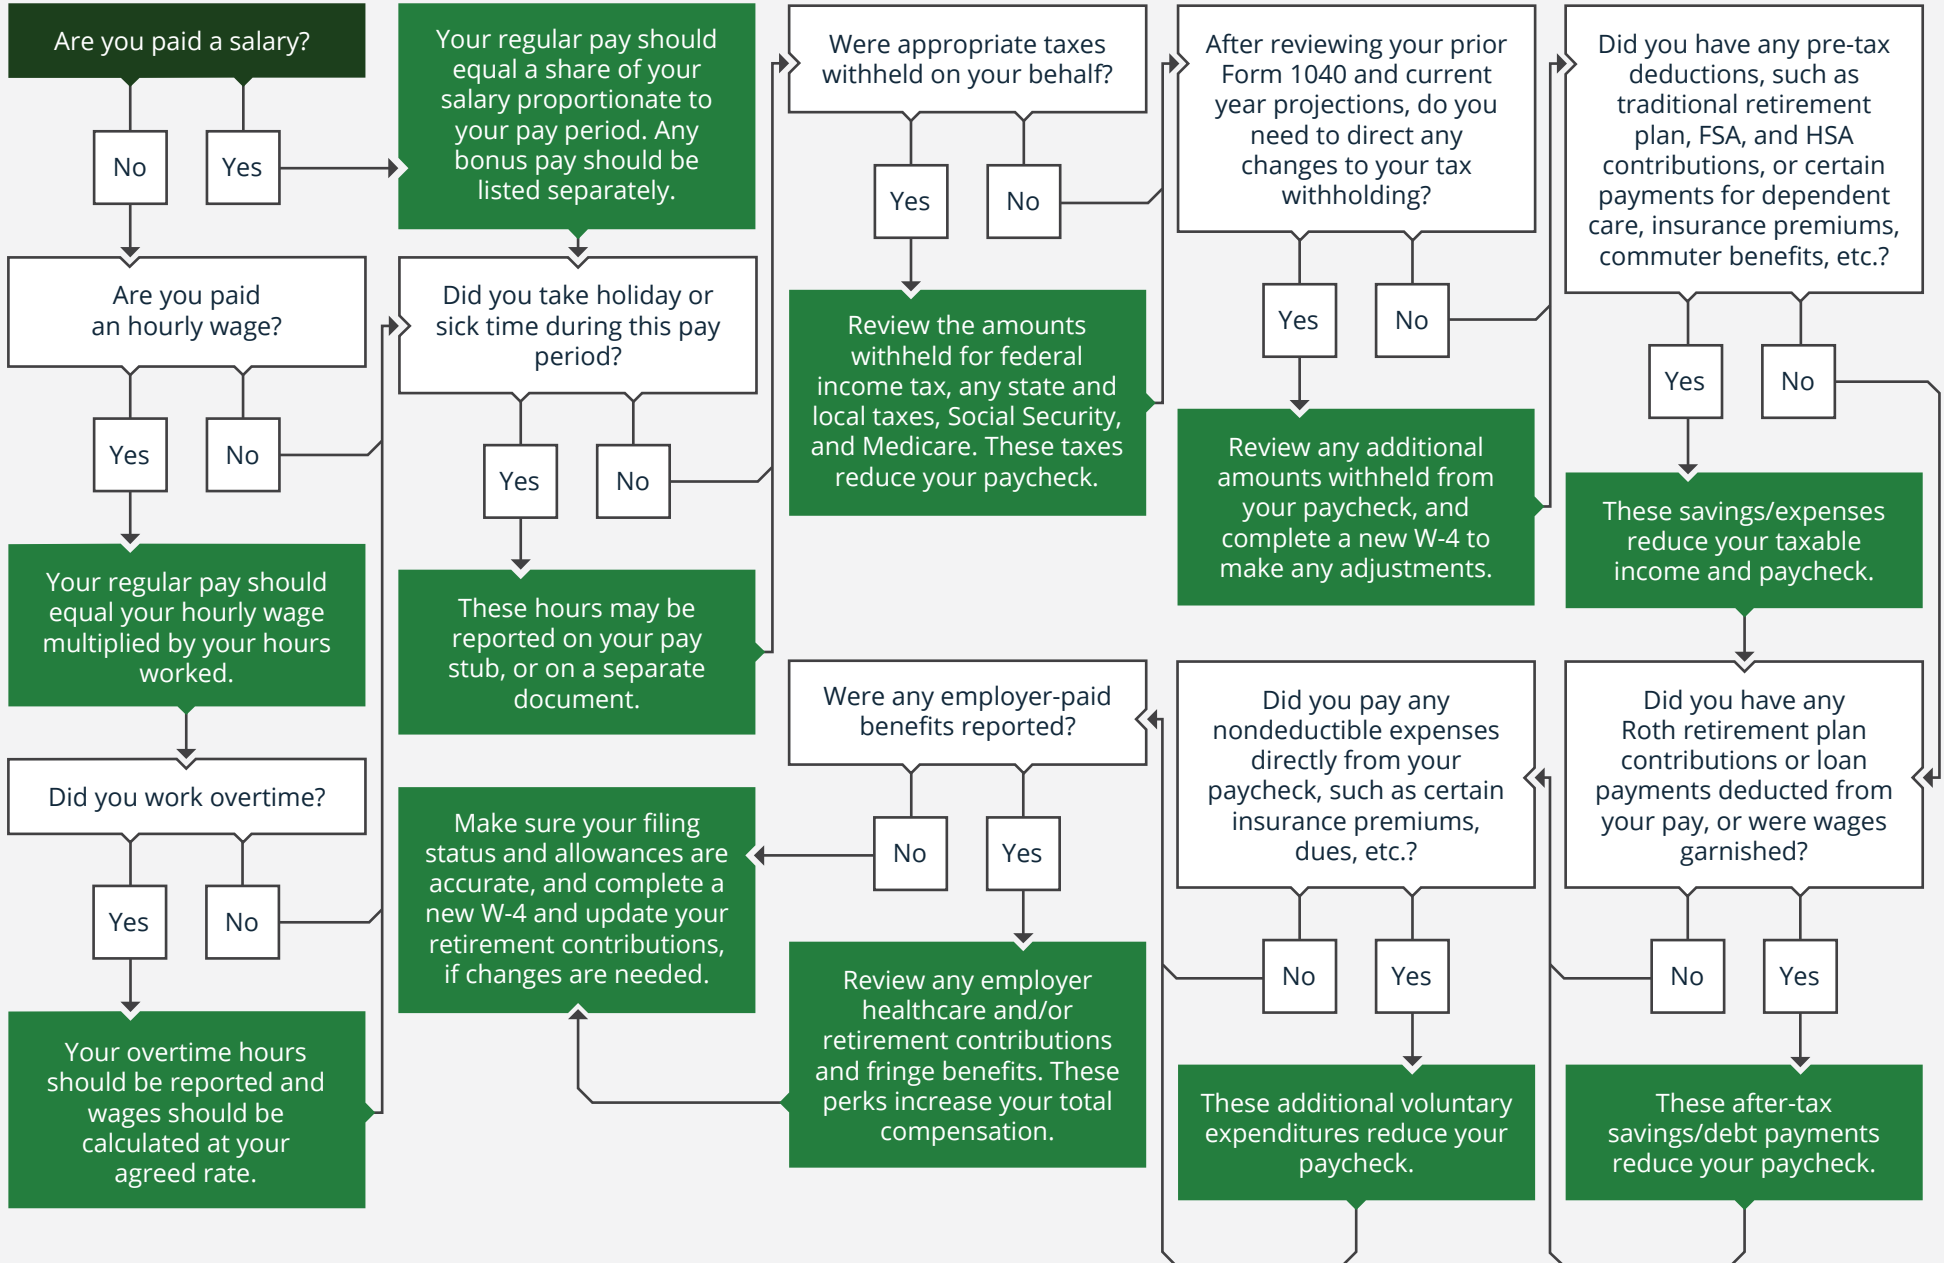

2021 · PAY STUB REVIEW

 **Start Here**

Jane Mepham, Founder & Financial Advisor

5900 Balcones Drive, STE 4040 Austin, TX 78731
jane@elgonfa.com | 5126090084 | <https://elgonfa.com/>