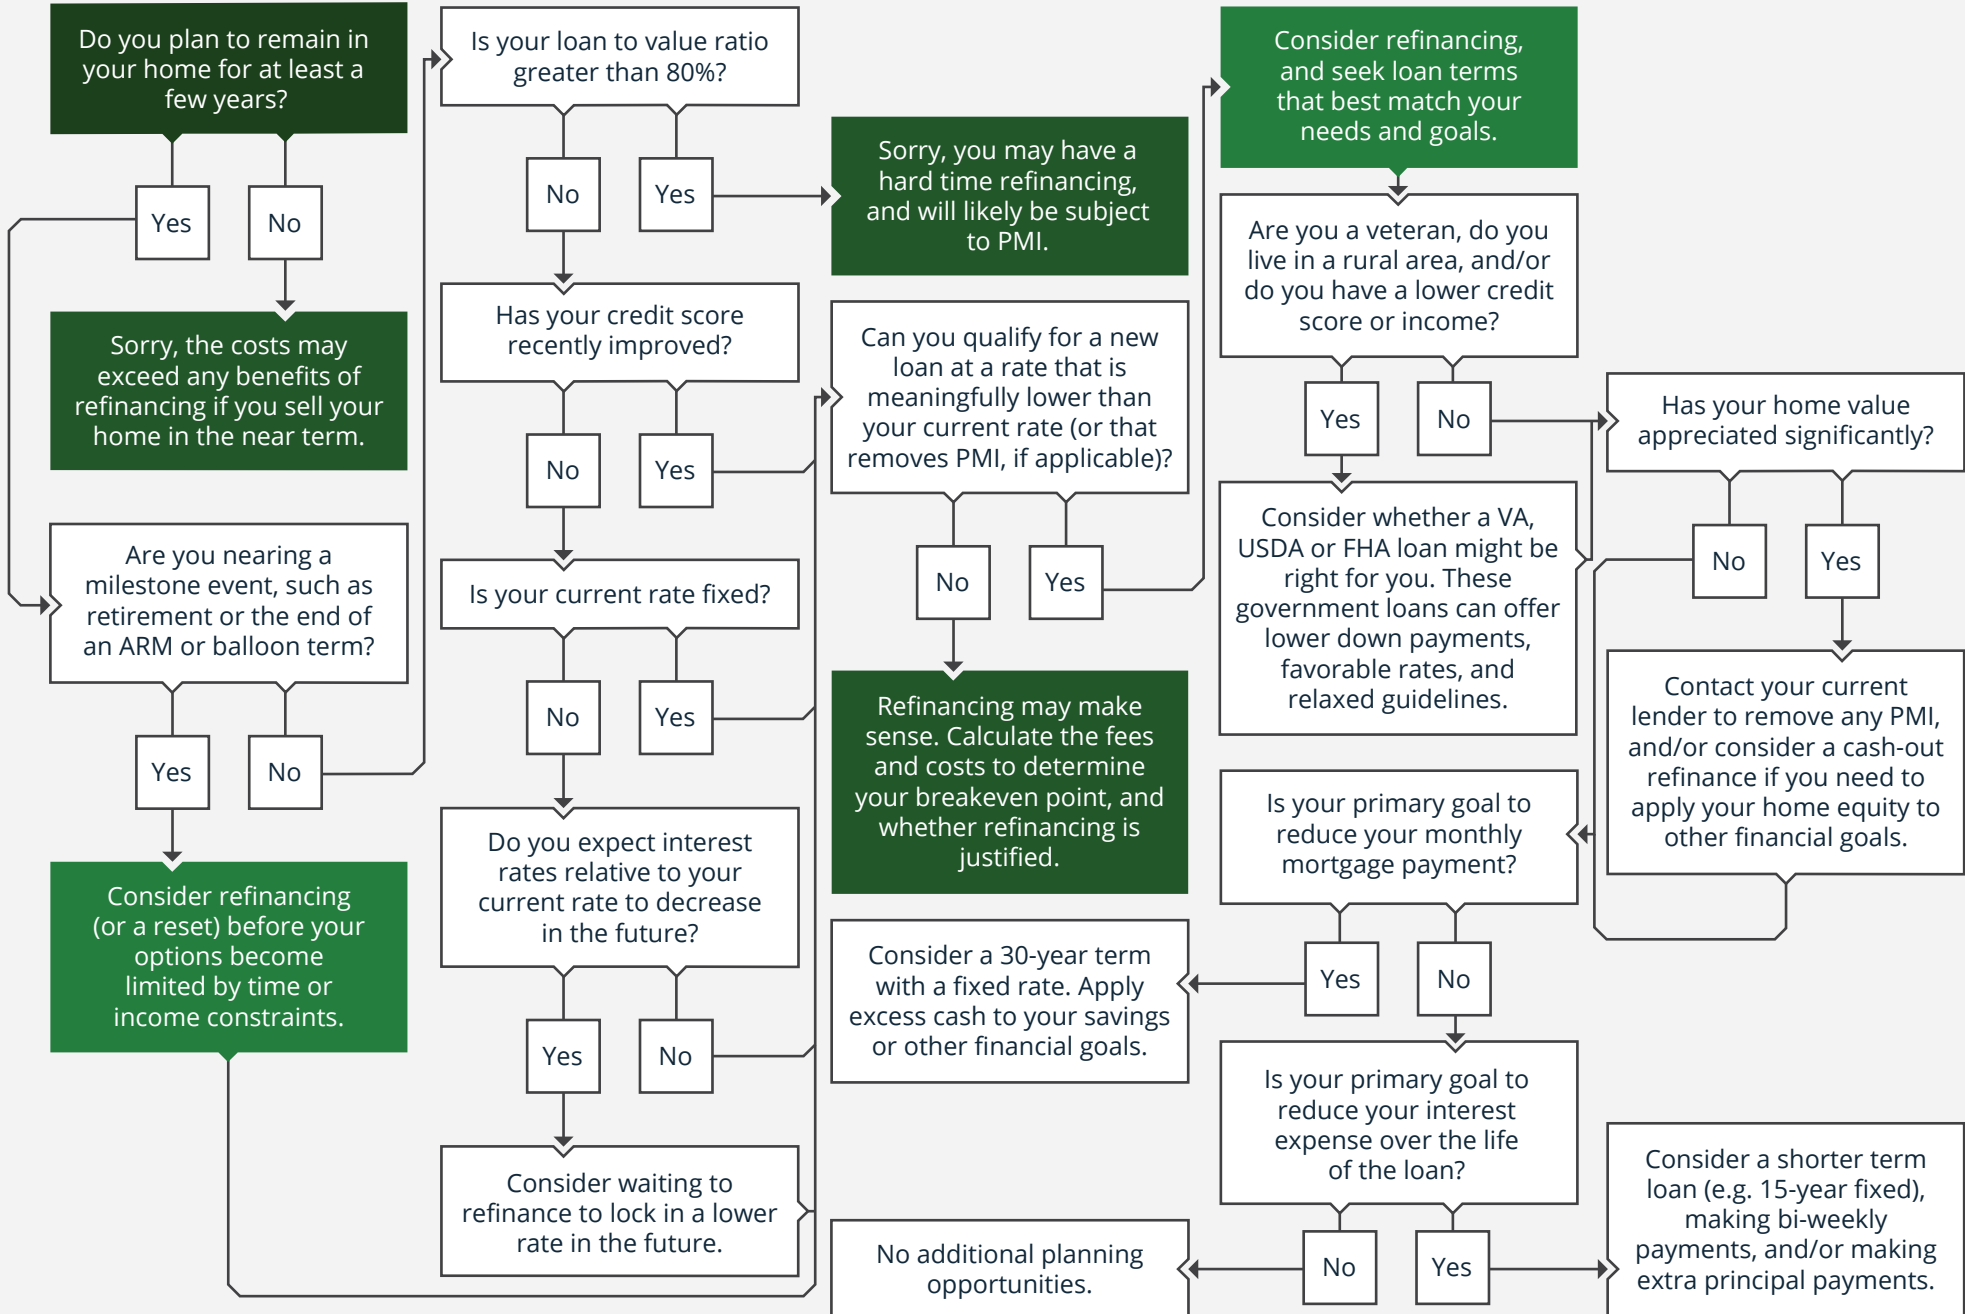

# 2021 · SHOULD I CONSIDER REFINANCING MY MORTGAGE?

 **Start Here**

**Jane Mepham, Founder & Financial Advisor**

5900 Balcones Drive, STE 4040 Austin, TX 78731  
jane@elgonfa.com | 5126090084 | <https://elgonfa.com/>