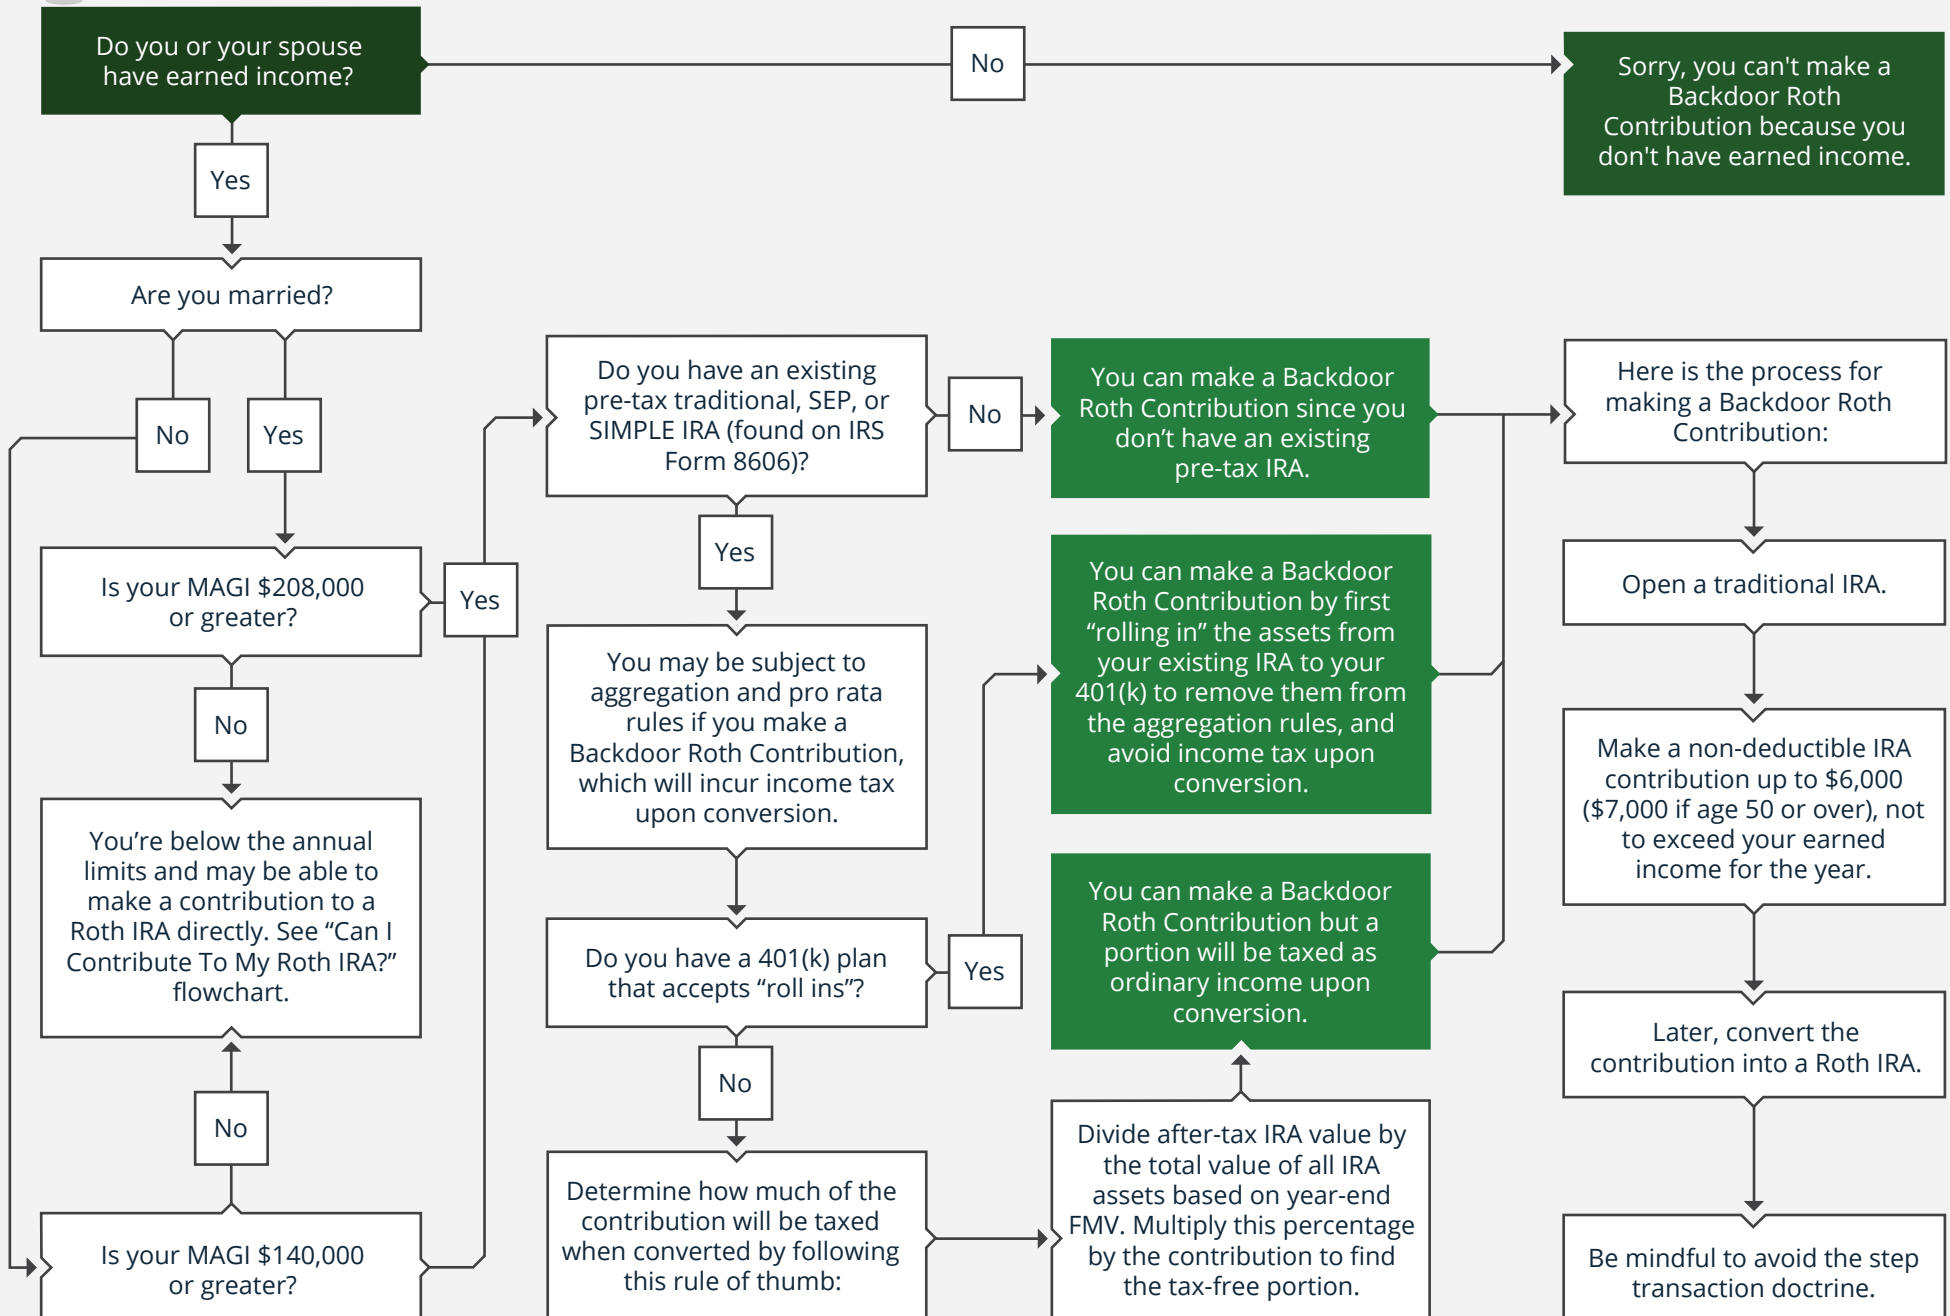

2021 · CAN I MAKE A BACKDOOR ROTH IRA CONTRIBUTION?

 **Start Here**

Jane Mepham, Founder & Financial Advisor

5900 Balcones Drive, STE 4040 Austin, TX 78731
jane@elgonfa.com | 5126090084 | <https://elgonfa.com/>