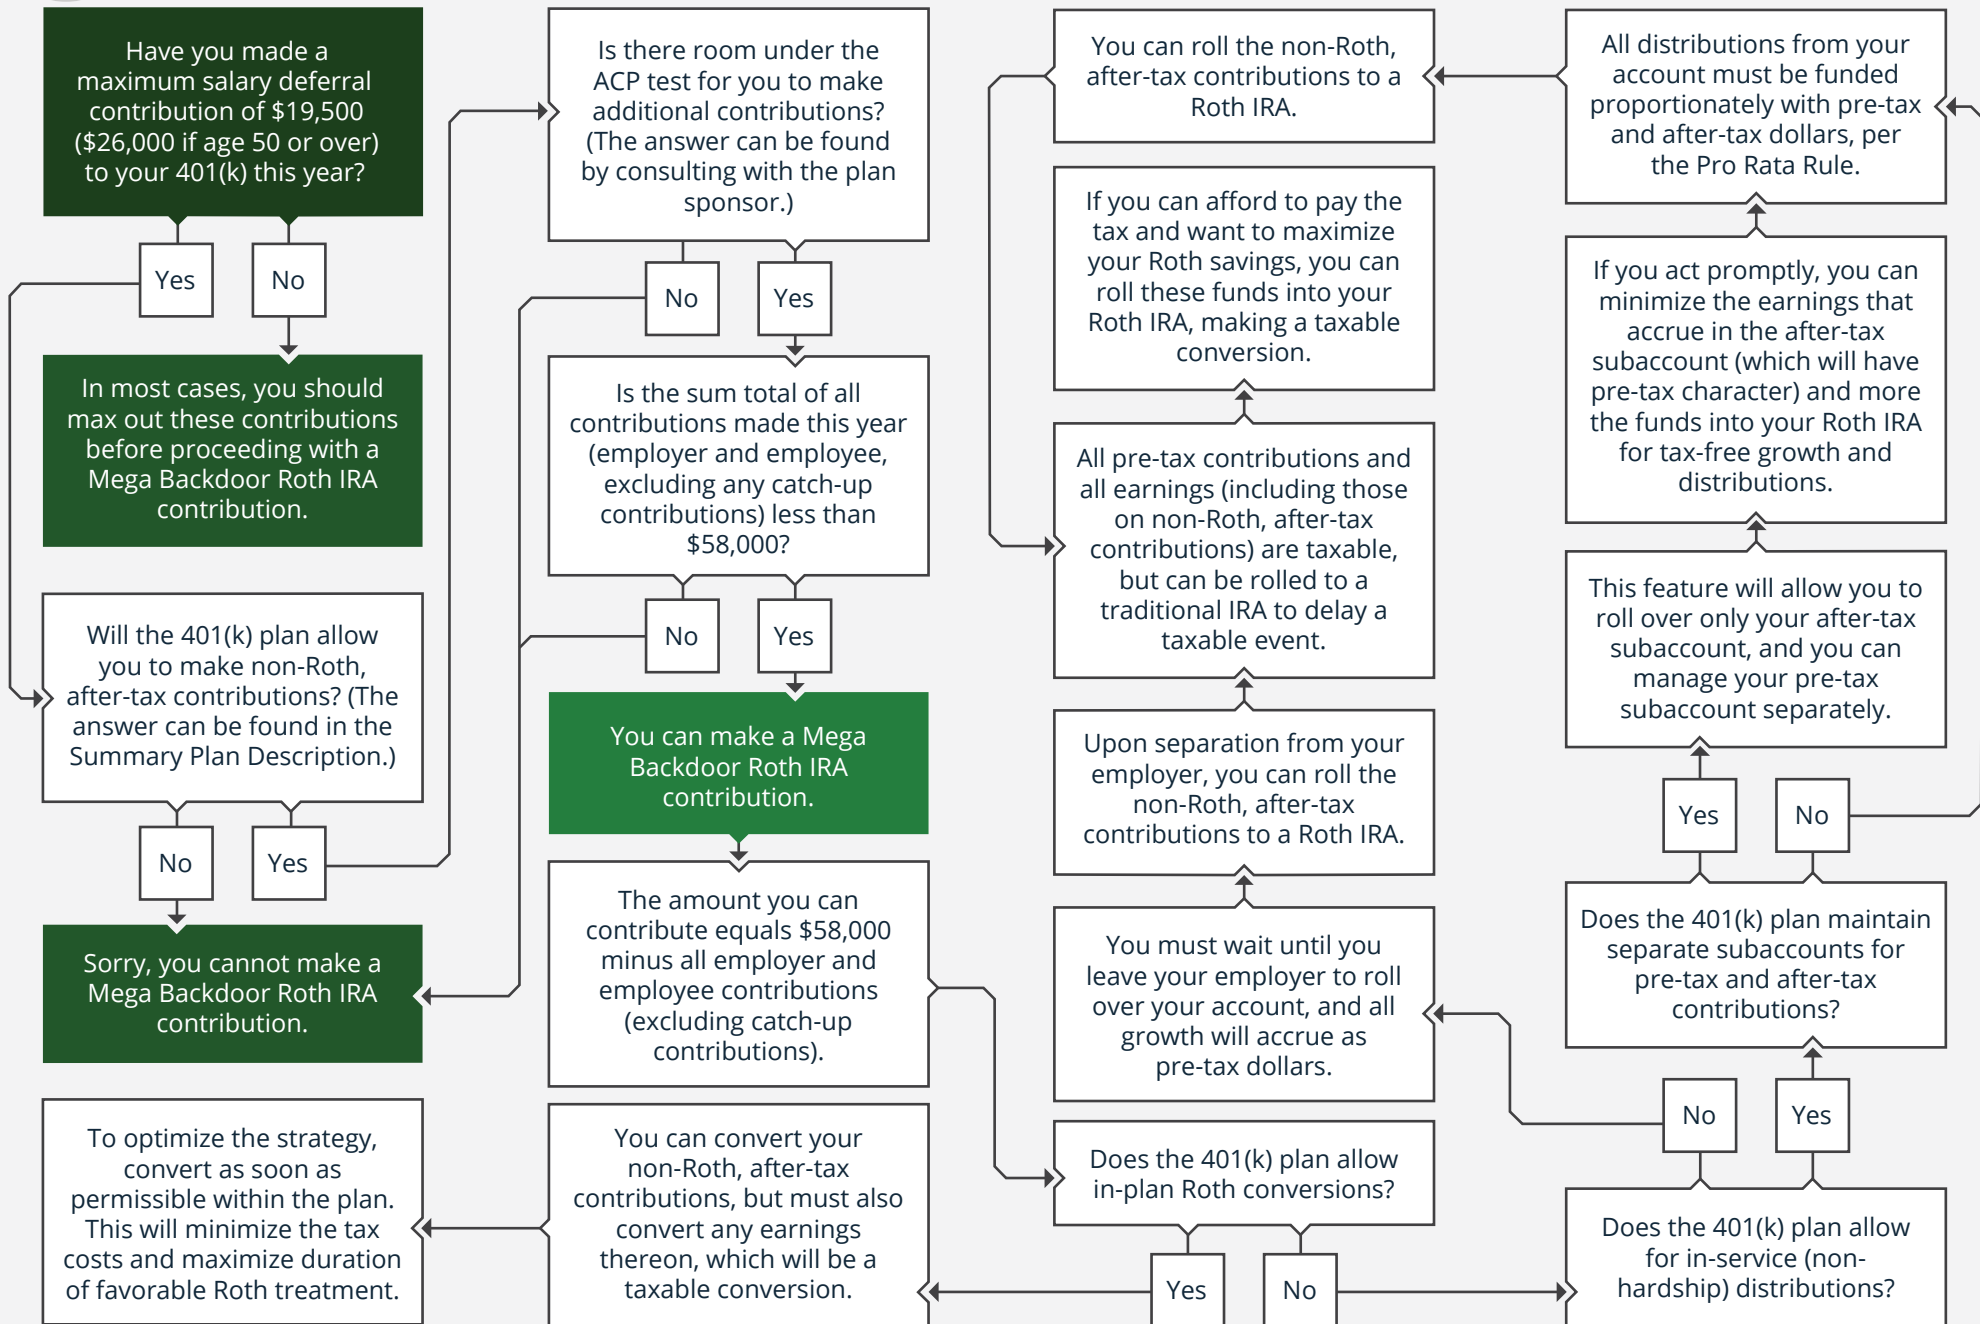

2021 · CAN I MAKE A MEGA BACKDOOR ROTH CONTRIBUTION?

Start Here

Jane Mepham, Founder & Financial Advisor

5900 Balcones Drive, STE 4040 Austin, TX 78731
jane@elgonfa.com | 5126090084 | <https://elgonfa.com/>