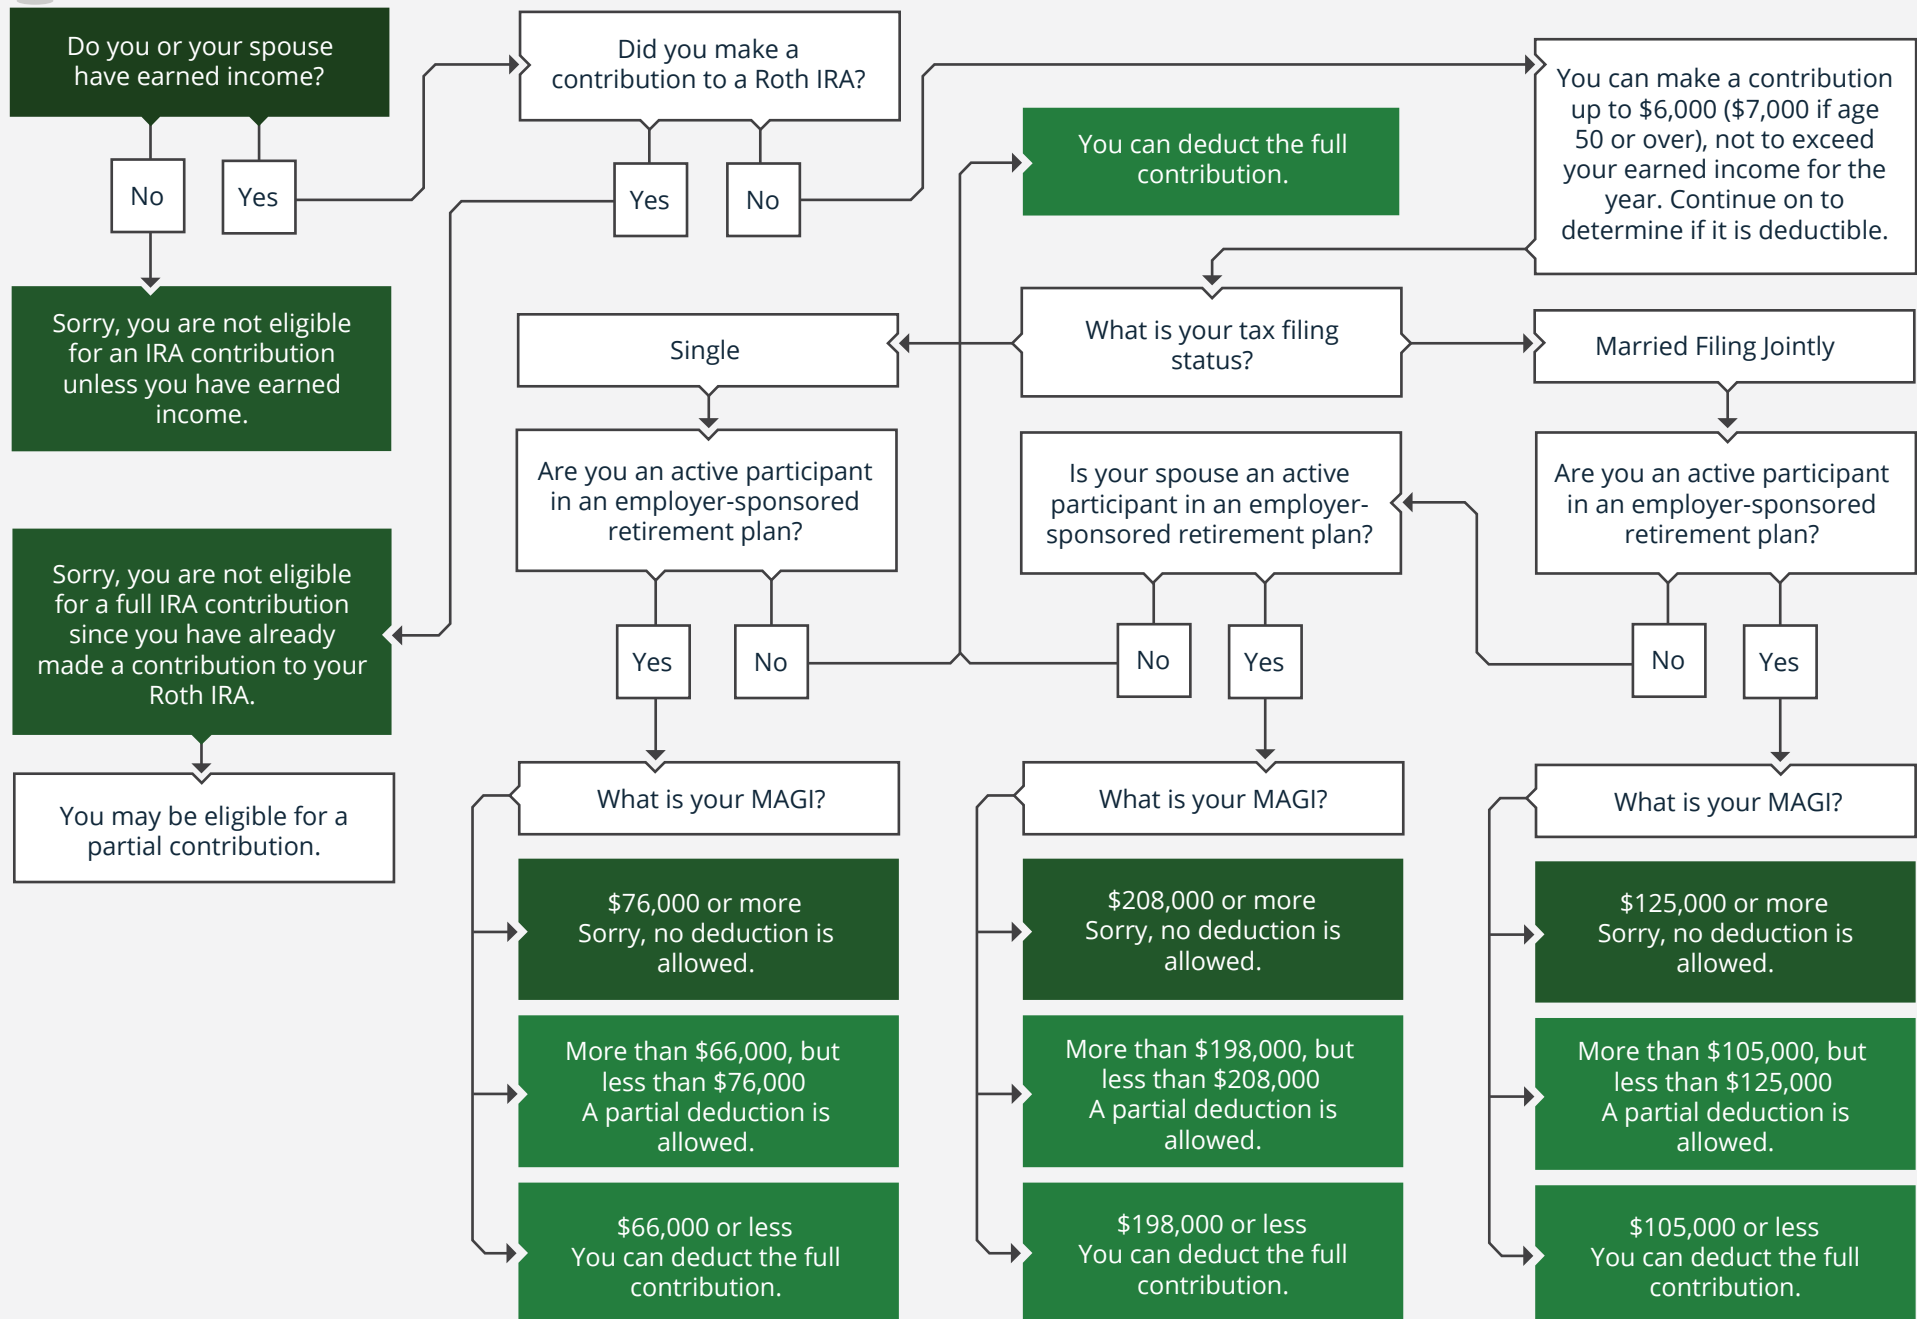

2021 · CAN I MAKE A DEDUCTIBLE IRA CONTRIBUTION?

Start Here

Jane Mepham, Founder & Financial Advisor

5900 Balcones Drive, STE 4040 Austin, TX 78731
jane@elgonfa.com | 5126090084 | <https://elgonfa.com/>